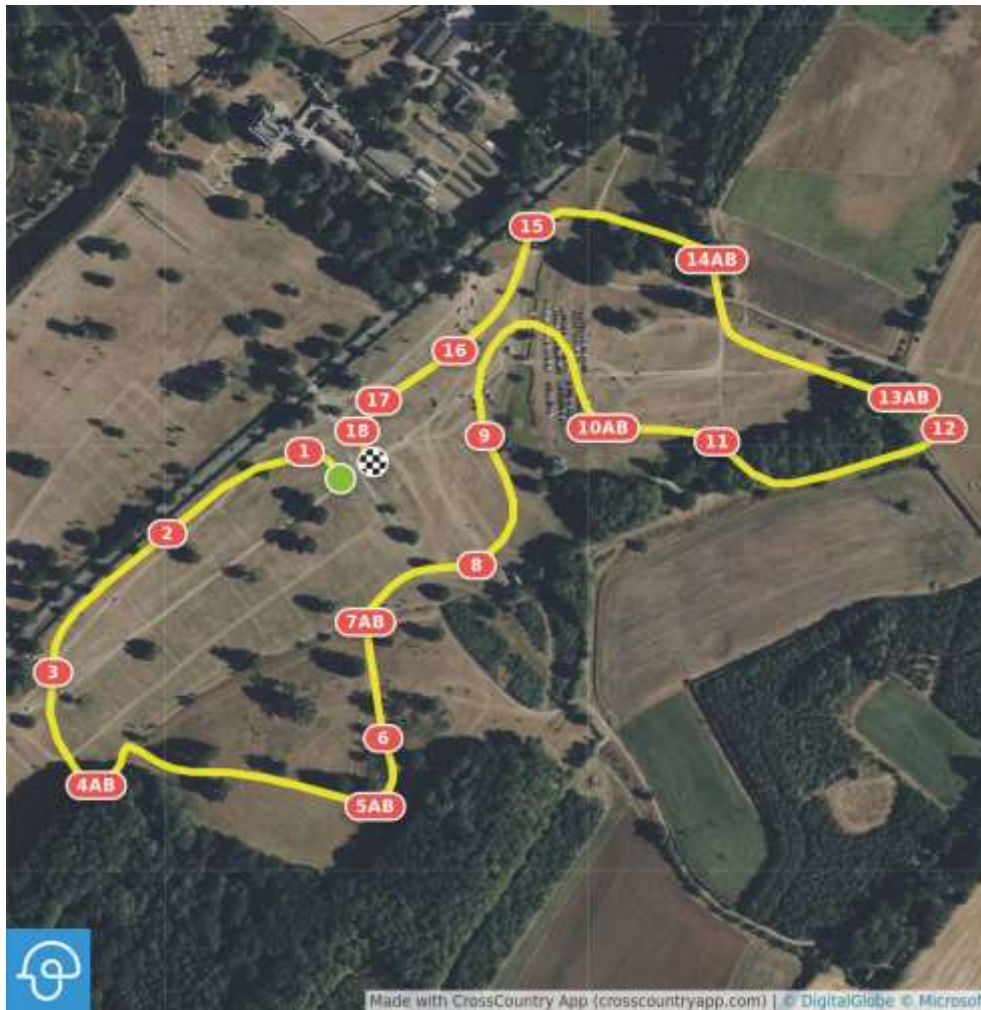

- 1 An Eventful Life Starter
- 2 Tower Equine HQ
- 3 Sheep Feeder
- 4AB Eco Voltz Combination
- 5 Kinaxia Logistics Rail
- 6AB Protexin Equine Premium Double
- 7 Unibed Box
- 8 Hanging Log
- 9 Oakham Veterinary Hospital Feeder
- 10 Log
- 11 Agria Lifetime Equine Stables
- 12AB Hawkstone Splash
- 13 Cabin
- 14 Brush
- 15 Riders Minds Pole
- 16 British Polo Gin Cabin
- 17 Animalintex Roll
- 18 British Eventing Finale

Catton Park BE 100

Efforts: 22
Opt. Time: 4m 52s
Distance: 2308 m
Time Limit: 9m 44s
Speed: 475 m/min

- 1 An Eventful Life Starter
- 2 Tower Equine HQ
- 3 Sheep Feeder
- 4AB Eco Voltz Combination
- 5 Kinaxia Logistics Rail
- 6AB Protexin Equine Premium Double
- 7 Unibed Box
- 8 Hanging Log
- 9 Oakham Veterinary Hospital Feeder
- 10 Log
- 11 Agria Lifetime Equine Stables
- 12AB Hawkstone Splash
- 13 Cabin
- 14AB Brush and Cartridge
- 15 Riders Minds Pole
- 16 British Polo Gin Cabin
- 17 Animalintex Roll
- 18 British Eventing Finale

COURSE MAPS

Catton Park Novice

Efforts: 24

Opt. Time: 4m 47s

Distance: 2491 m

Time Limit: 9m 34s

Speed: 520 m/min

- 1 An Eventful Life Starter
- 2 Tower Equine HQ
- 3 Sloping House
- 4AB Eco Voltz Combination
- 5AB Kinaxia Logistics Double
- 6 Rail
- 7AB Protexin Equine Premium Double
- 8 Unibed Chest
- 9 Table
- 10AB Oakham Veterinary Hospital Operating Table
- 11 Trakehner
- 12 Agria Lifetime Equine Stables
- 13AB Hawkstone Splash
- 14AB Rider's Minds Complex
- 15 British Polo Gin Cabin
- 16 Animalintex Feeder
- 17 Corner
- 18 British Eventing Finale